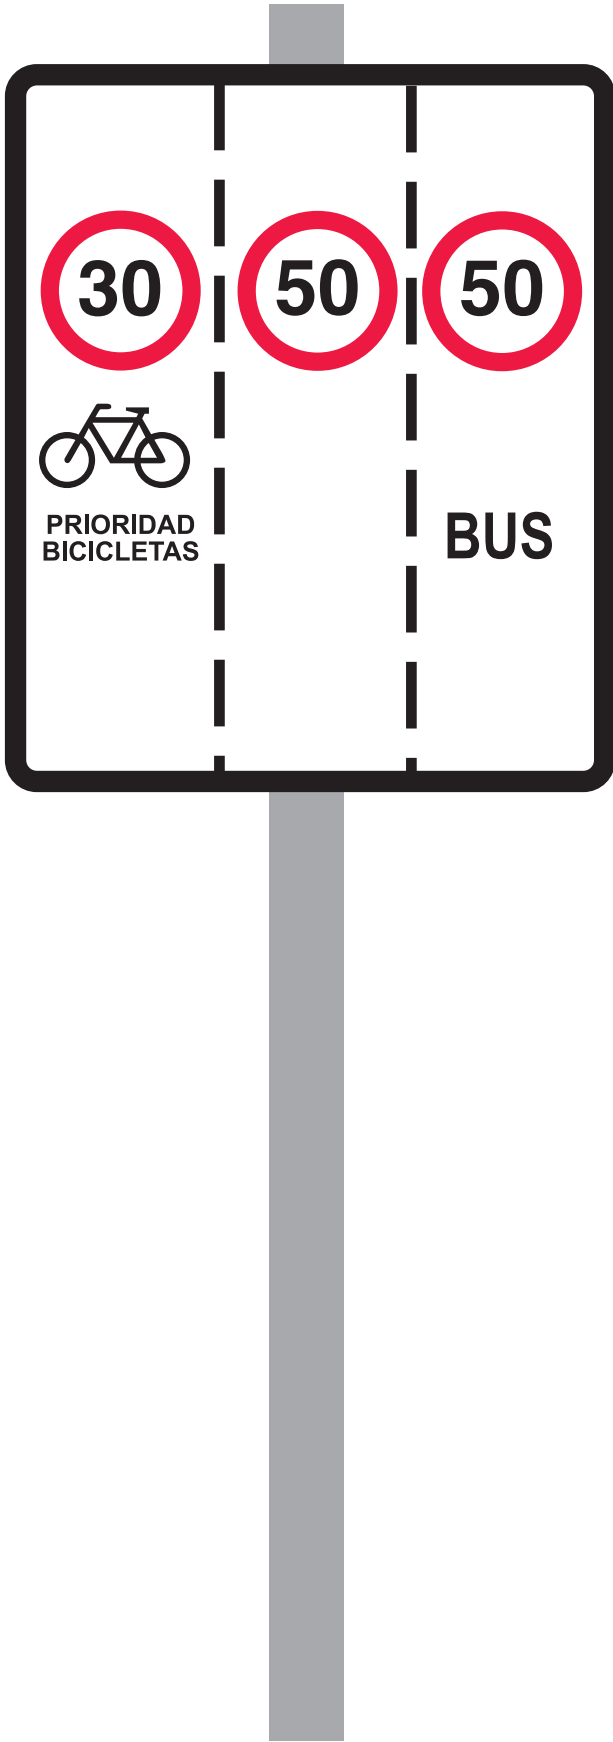

CALLE

PRIORIDAD BICICLETAS

CICLORUTA

AYUNTAMIENTO - MISLATA

CALLE

20

PRIORIDAD BICICLETAS

CICLORUTA

CALLE

PRIORIDAD BICICLETAS

CICLORUTA

B° CARMEN - MISLATA

A rectangular traffic sign with a black border and a white background, divided vertically by a dashed line. On the left side, there is a red circular speed limit sign with the number '50' in black. On the right side, there is a red circular speed limit sign with the number '30' in black. Below the '30' sign is a black silhouette of a bicycle. Underneath the bicycle icon, the text 'PRIORIDAD BICICLETAS' is written in black capital letters.

A blue rectangular sign with rounded corners. At the top, the word 'CICLORUTA' is written in white capital letters. Below the text, there is a white silhouette of a bicycle on the right and a white upward-pointing arrow on the left.